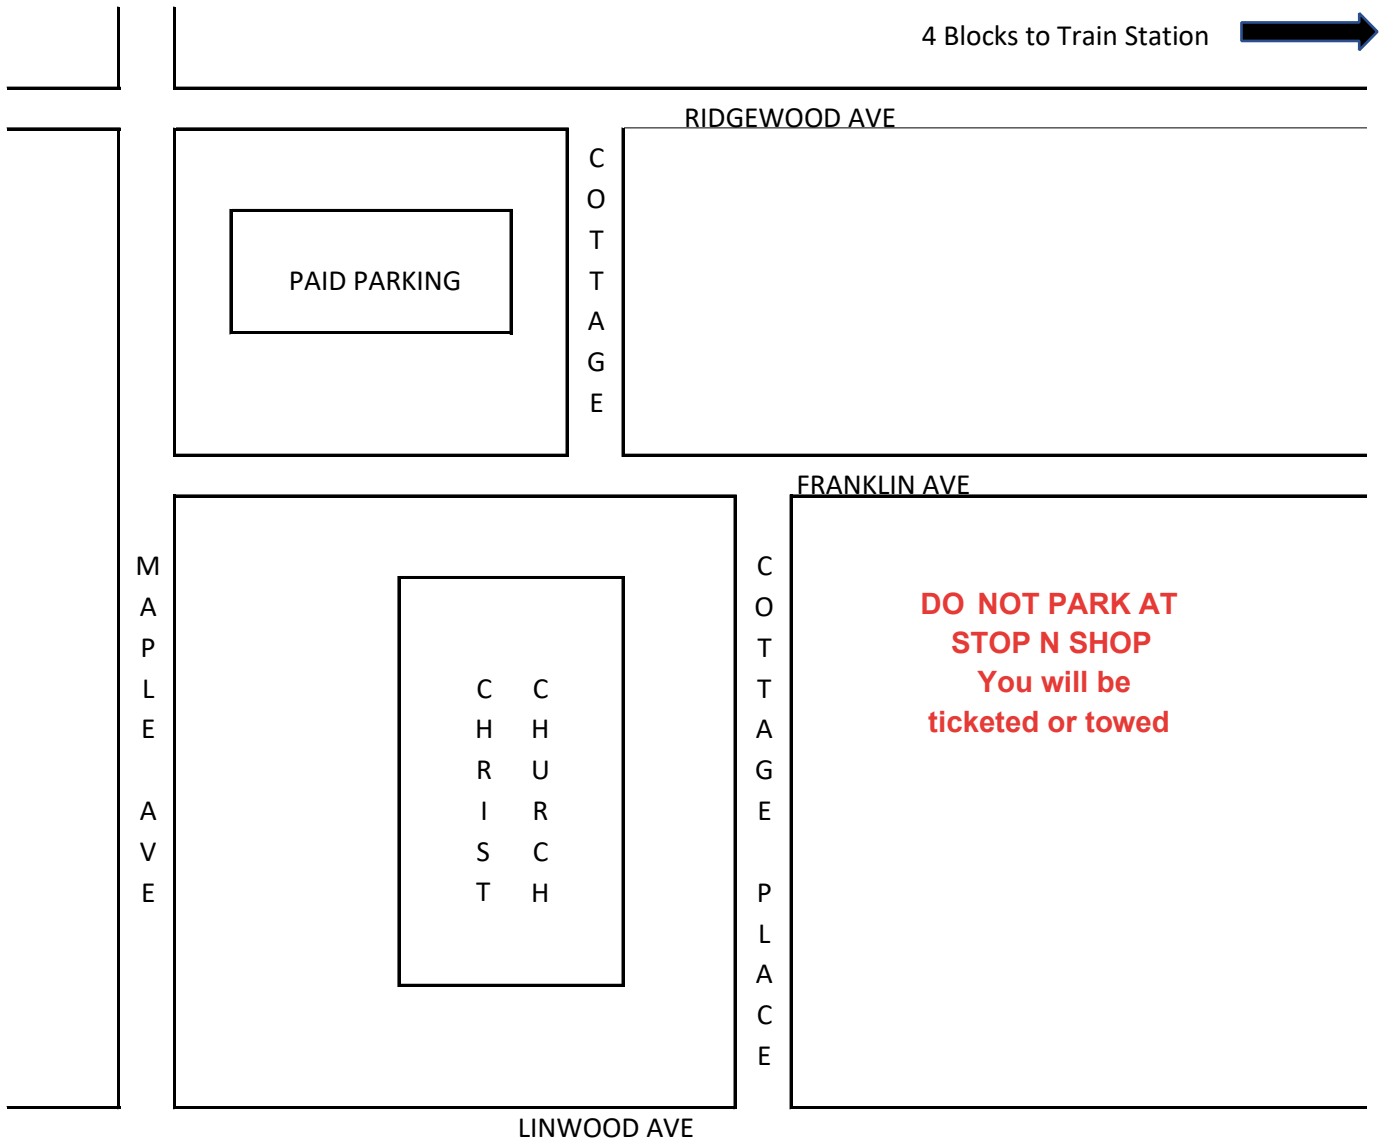

Parking Options for Unit 106 Sectional Christ Church, 105 Cottage Place*

FREE parking
5-minute walk from Christ Church

Parking Locations

- Cottage Place - 3-Hour Street Parking
- Bethlehem Church - Linwood Avenue
- Paid Parking (Free on Sunday)

*Short walk from Ridgewood train station