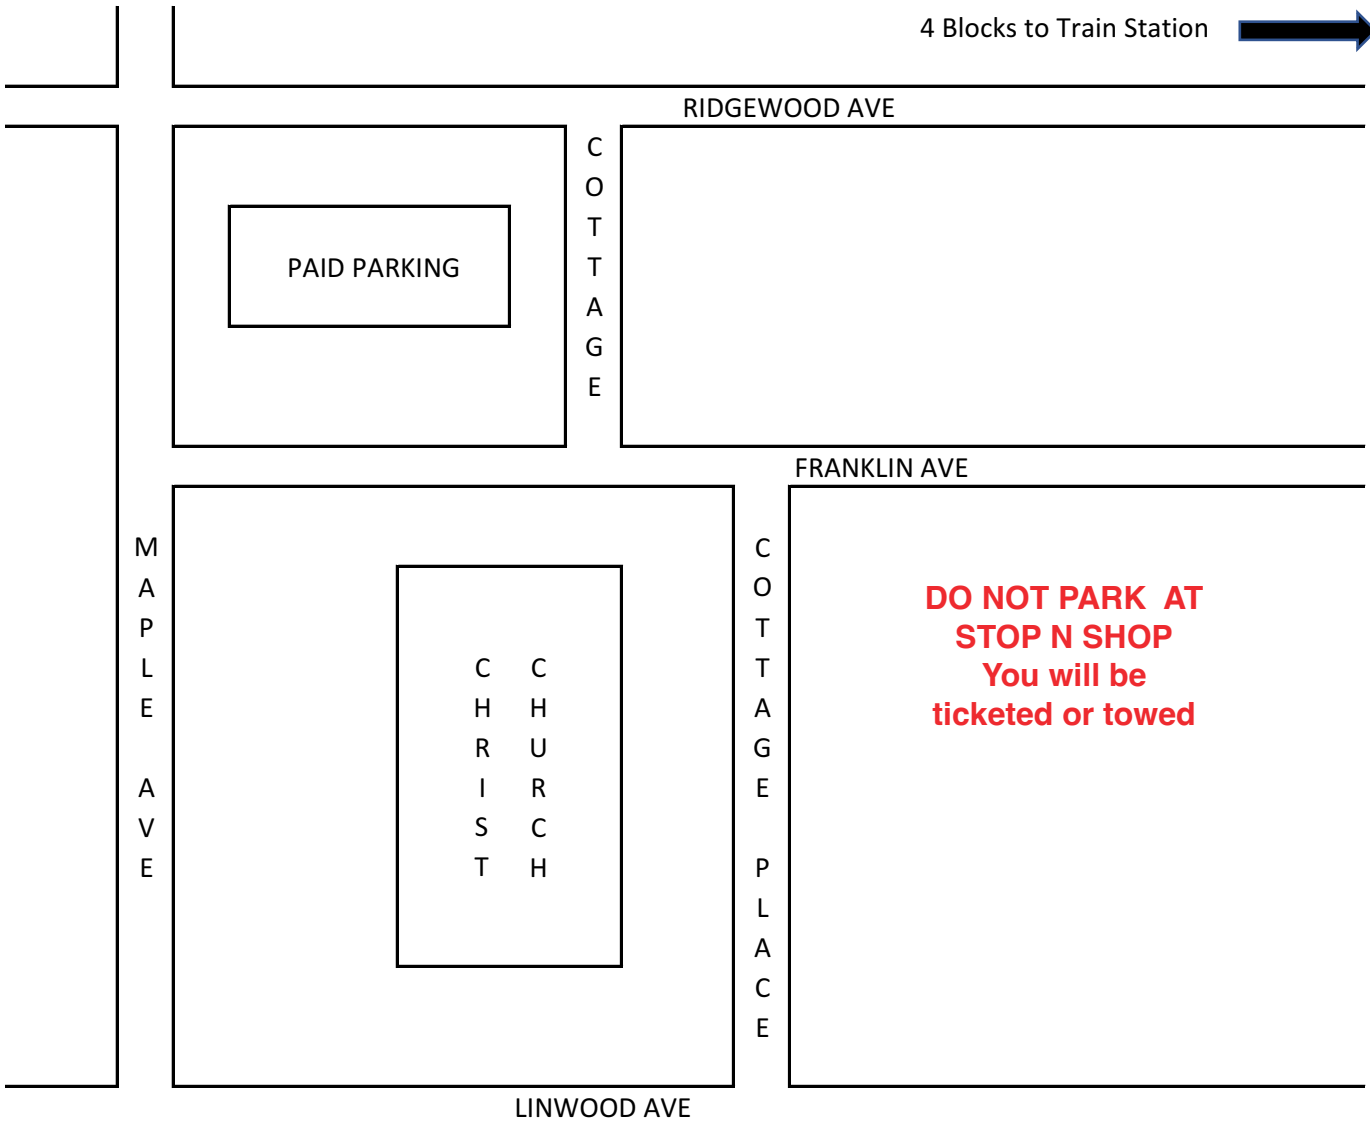

### **Save the Dates!**

Jan 12, 2025  
Annual Brunch  
Suffern, NY

April 4 to 6, 2025  
Unit 106 Sectional  
Ridgewood, NJ

Parking Options - Unit 106 Sectional  
Christ Church, 105 Cottage Place  
Ridgewood, NJ 07450

4 Blocks to Train Station 

BETHLEHEM  
CHURCH

 **FREE parking**  
**5-minute walk**

Parking Locations

- Cottage Place - 3-Hour Street Parking
- Christ Church (Front & Back Parking)
- Christ Church (School Side Parking: Sat & Sun)
- Bethlehem Church - Linwood Avenue
- Paid Parking (Free on Sunday)