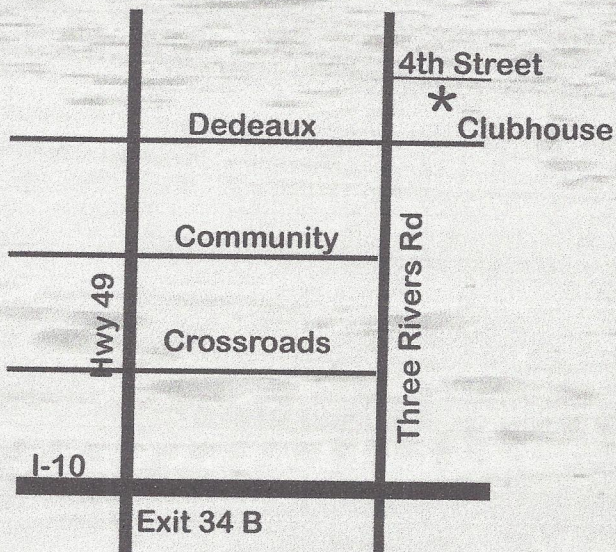

Non Life - Master Regional Tournament

March 17 - 20, 2022

14069 4th St, Gulfport MS 39503

PLEASE POST

PLEASE POST

Thursday, March 17 10 AM and 2:15 PM

Gold Rush Pairs (2 Sessions)

Side Game Series Added **AM/PM**

Friday, March 18 10 AM and 2:15 PM

Gold Rush Pairs (2 Sessions)

Side Game Series Added **AM/PM**

Saturday March 19 10 AM and 2:15 PM

Gold Rush Pairs (2 Sessions)

Side Game Series Added **AM/PM**

Sunday March 20 10AM

Gold Rush Bracket Swiss Teams

(full day with lunch break)

Lunch and snacks provided each day

(Cash Only) Entry fees of $13.00 per person, per session. ACBL membership required to play. A $4.00 ACBL surcharge applies to expired memberships. Entry fee for Swiss: $30 per person for the day.

Stratified Events:

Open Stratified:

(A) 400 - 750

(B) 100 - 399

(C) 0 - 99

Dining and Events:
March is a wonderful time to visit the Coast, Great Food, Weather, plenty to do. Please visit gulfcoast.org for information on casinos, concerts, dining, golf, and other activities.

Tournament Chair:
Sheila Bosarge (228) 324-9730
scbosarge@gmail.com

Partnership Chair:
Lydia White (228) 341-2618
biloxilydia@gmail.com

LOCAL HOTELS

Best Western
(228) 864-0050

Sleep Inn
(228) 831-1616

Home Suites 2
(228) 357-9684

Proof of Vaccination required. Masks may be required per ACBL guidelines.

RSVP