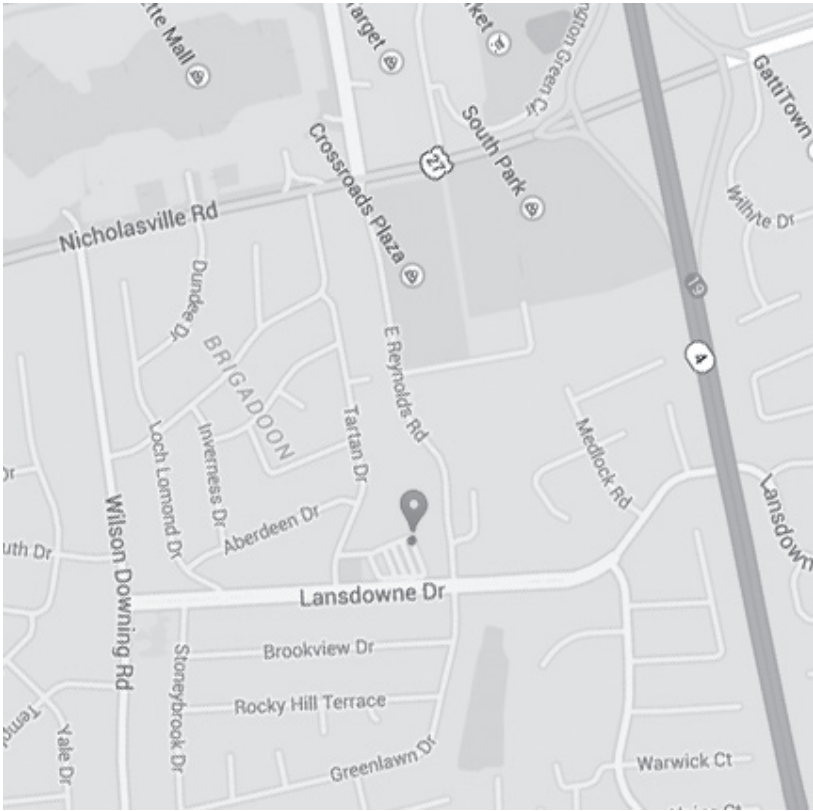

Partnership

Kathy & Tom Stanwix-Hay
(859) 576-0470
stanwix@uky.edu

Bridge Club of Lexington

3517 Lansdowne Dr.
Lexington, KY 40517
(859) 245-9770

Directions: From Rt. 4 (New Circle Rd.) take Exit 19 (Hwy 27/Nicholasville Rd.) South. Turn left on Reynolds Rd. Turn right on Lansdowne Dr. Turn right immediately into parking lot (Post Office). Club is on right side in the back.