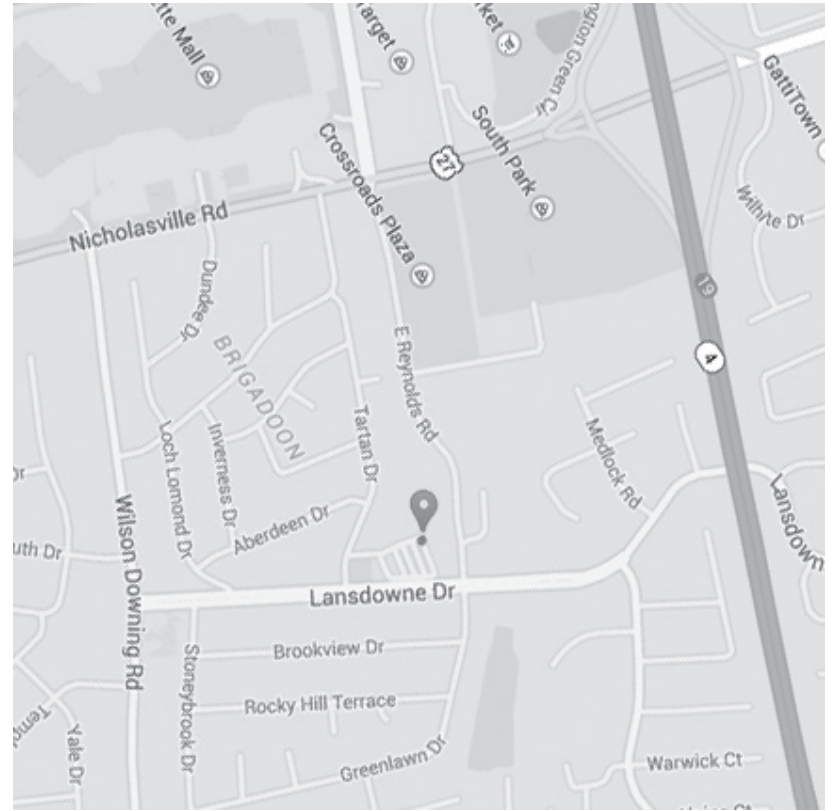

Hotels

Home 2 Suites by Hilton
126 E. Lowry Ln.
Lexington, KY 40503
(859) 313-5200

Hilton Lexington Suites
245 Lexington Green
Lexington, KY 40503
(859) 271-4000

Red Roof Inn
2651 Wilhite Dr.
Lexington, KY 40503
(859) 352-7611

Courtyard Lexington
Keeneland/Airport
3100 Wall St.
Lexington, KY 40513
(859) 244-0460

Hampton Inn
3060 Lake Crest Cir.
Lexington, KY 40513
(888) 370-0981

Comfort Suites
3060 Fieldstone Way
Lexington, KY 40513
(844) 800-5293