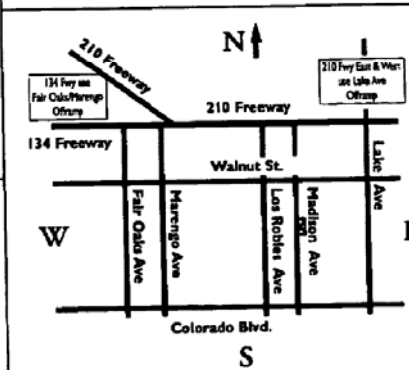

GLENDALE-VERDUGO SECTIONAL

August 13, 14, 15, 2010

Scottish Rite Temple

150 North Madison Avenue, Pasadena, California

Friday, Aug. 13

10:00 am
Stratified Pairs
0-750, 750-2000, 2000+
**299er

2:30 pm
Stratified Pairs
0-750, 750-2000, 2000+
**299er
1st Session Compact KO

7:30 pm
Stratified Pairs
0-750, 750-2000, 2000+
**299er
2nd Session Compact KO

Merry Besvold
Tournament Chairman

Peter Knee
Tournament Director

Sanction #S1008094

A non-smoking tournament with smoking breaks, food available - snacks and coffee

Saturday, Aug. 14

10:00 am
Stratified Pairs
0-750, 750-2000, 2000+
**299er
1st Session Compact KO

2:30 pm
Stratified Pairs
0-750, 750-2000, 2000+
**299er
2nd Session Compact KO

Partnership Desk
Karen Alpert
(818) 441-2424

Tournament Committee
Leon Alexander, Karen Alpert, Merry Besvold,
Hal Gordon, Steve Guerrero, Betsy Josias,
Nancy Lyon, Dorothy LaMaie, Margaret Mataga,
Barbara McKissick, Eva Seri, Sharon Wolf

Emergency # (818) 441-2424
or (818) 400-0755

Sunday, Aug 15

11:00 am and TBA
Stratiflighted Swiss
0-500, 500-1250,
1250-2000, 0-3000/3000+

Entry Fee: $10.00, Under 18: $2.00
Non & unpaid members: $11.00

**299er game when possible
ACBL