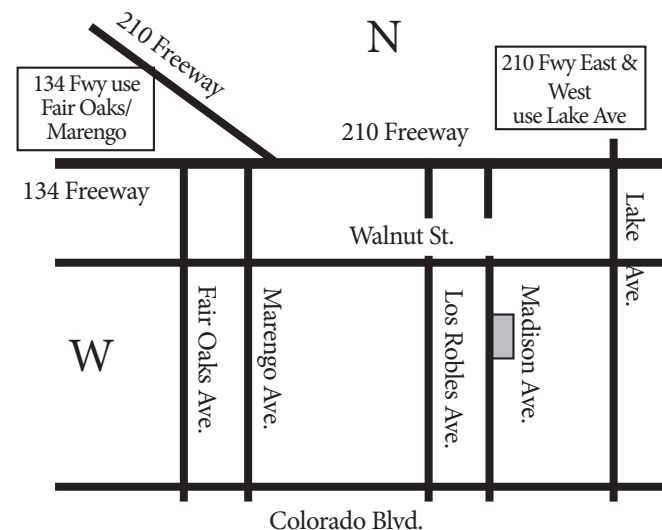

GLENDALE-VERDUGO SECTIONAL

June 8 & 9, 2019

Scottish Rite Temple

150 North Madison Avenue, Pasadena, California 91101

Saturday, June 8

10:00 am
Stratified Pairs

0-750, 750-2000, 2000+
**299er

1st Session Compact KO*

2:30 pm
Stratified Pairs

0-750, 750-2000, 2000+
**299er

2nd Session Compact KO*

*KO may be handicapped

Partnership Desk
Margaret Mataga
(818) 484 -5029
(818) 531-5493

Sunday, June 9

10:00 am and TBA
Stratiflighted Swiss

0-750, 750-1250,
1250-2000, 0-3000/3000+

10:00 am - Stratified Pairs
Single session

Peter Knee
Tournament Director

Tournament Committee
Adam Barron, Patrick Cardullo,
Fay Chu, Betsy Josias,
Nancy Lyon, Margaret Mataga

Adam Barron
Tournament Chairperson

Emergency # (323) 318-4308
or (210) 367-9869

Sanction #1906100

Entry Fee: $12.00, Under 18: $2.00

Unpaid ACBL Members $16.00

A non-smoking tournament with free parking, coffee and snacks. Lunch may be purchased prior to event only.

*299er game when possible

** Stratification in open events determined by average points of players.