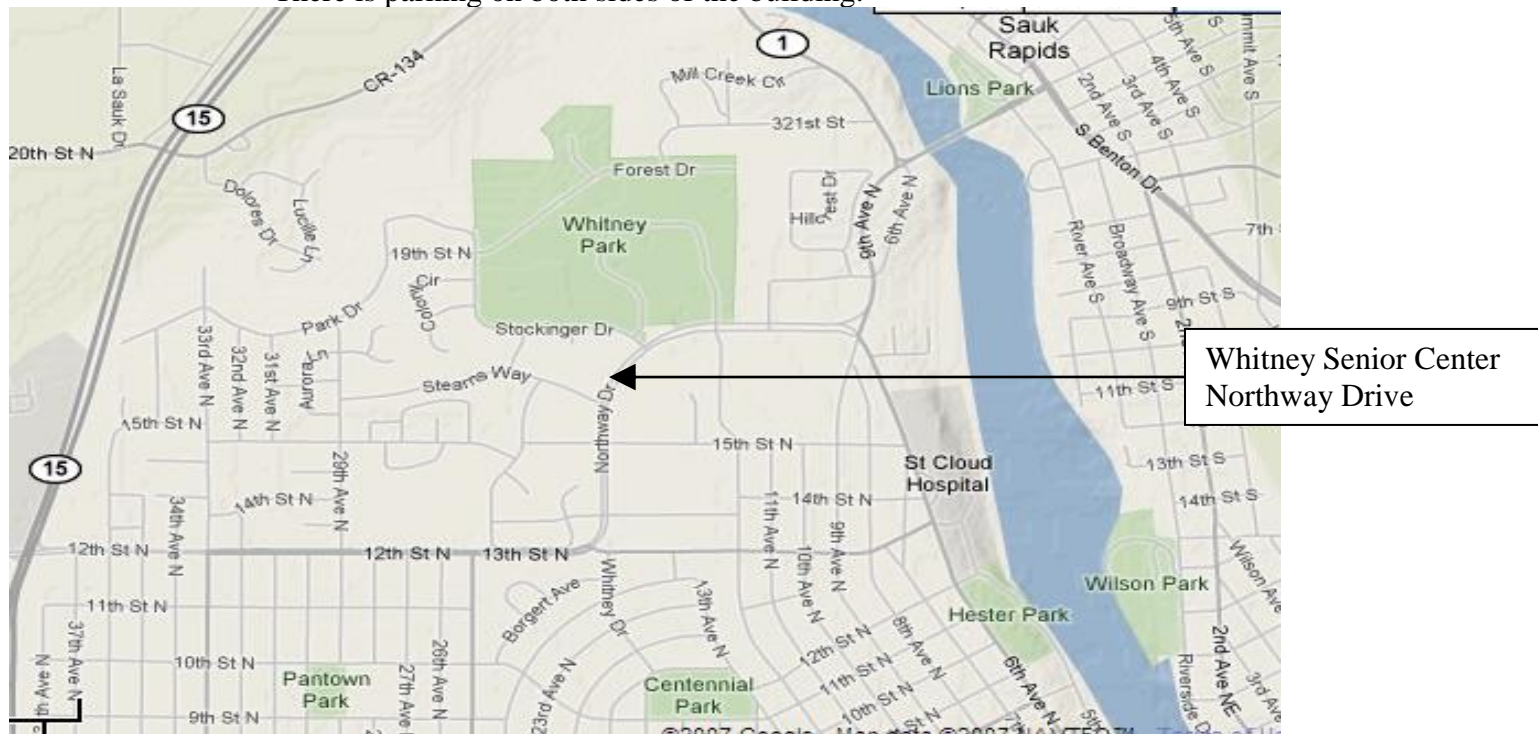

Stratification
Regular Strata

Stratum A: 1500+
Stratum B: 500-1500
Stratum C: 0 – 500

Entry Fees: \$10.00
Add \$3:00 for
Non/Unpaid members

<u>Director</u>	<u>Co-Chairs:</u> Kory Solarz (320) 203-7151 (320) 292-5001	Jean Leighton (320) 493-0912 (320) 253-7494
------------------------	--------------------------------------------------------------------------	------------------------------------------------

2018 Granite City Sectional

Directions:

- From Minneapolis on #94 take the exit for county road 75
- Follow this to the second stop sign—there will be a gas station on your left
- Turn right on to Clearwater Road
- Stay on this road which turns into 9th Avenue South and then into 9th Avenue North until you come to a stop light for Northway Drive
- The Technical College will be on your left
- Turn left on to Northway drive
- The Whitney Senior Center will be on your right- two blocks
- There is parking on both sides of the building.