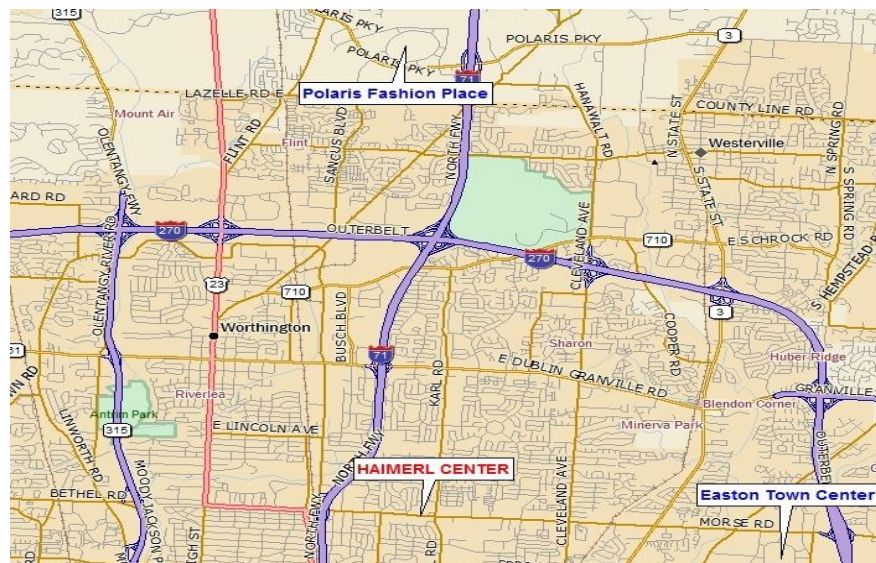

Great playing site - Easy access to I-71 and I-270  
Minutes from Easton Town Center and Polaris Fashion Place  
**HOTELS & RESTAURANTS**

### [EASTON TOWN CENTER](#) (3 miles east on Morse Rd.)

Courtyard by Marriott Hilton Residence Inn Holiday Inn Express  
Hampton Inn Best Western Comfort Suites

Brio Tuscan Grille Café Istanbul Cheesecake Factory Chipotle  
Fado Irish Pub Five Guys Graeter's Jimmy John's  
The Melting Pot McCormick & Schmick's Seafood Mitchell's Ocean Club  
P.F. Chang's Panera Bread Piada Italian Starbucks  
Smith & Wollensky World of Beer Plus many others