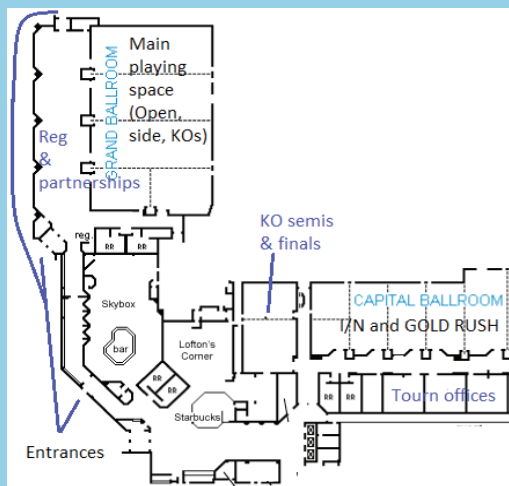

Room rate: **\$82**, use group code BRID at <http://tinyurl.com/ralreg2018>

Directions: I-440 (Beltline) to exit 10 North (Wake Forest Road). Hilton is less than 1/2 mile on the left.

Plenty of free parking, restaurants and alternate housing nearby.

Next door to Hilton: **Hyatt Place North Raleigh**, 1105 Navaho Dr.
\$82, use BRID at <http://tinyurl.com/RalREG2018HYPL> or call (919) 877-9997

- ♥ Section top and overall prizes
- ♦ Six two-session **GOLD RUSH** events for 0-750 MP players
- ♣ Registration gifts
- ♠ 0-5 MP players play free Wed
- ♥ Exclusive I/N party 5-6 pm Wed
- ♦ Renowned District 7 Non-Life Master program offers expert lectures at 12:15 & 6:15 Wed-Sun