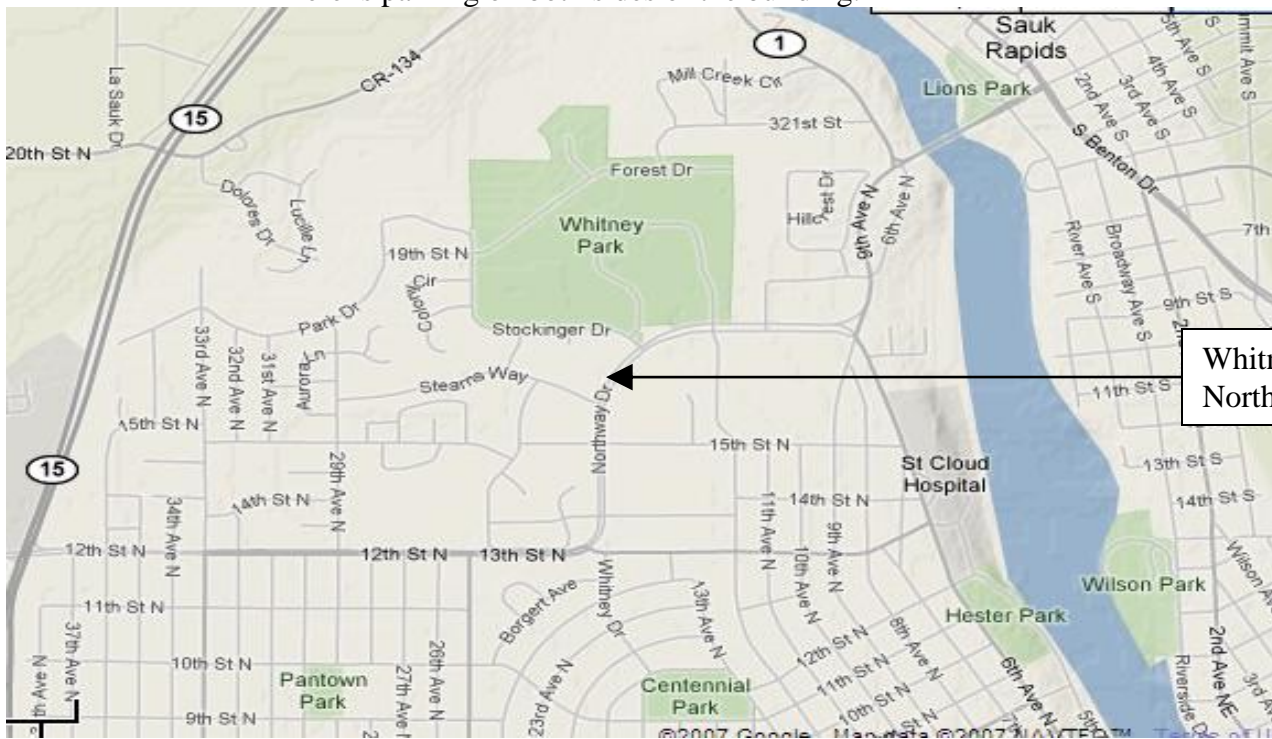

Stratum A: 1500+  
Stratum B: 500-1500  
Stratum C: 0 – 500

**Entry Fees: \$10.00**  
Add \$3:00 for  
**non-members**

<b><u>Director</u></b>	<b><u>Co-Chairs:</u></b> Kory Solarz (320) 203-7151 (320) 292-5001	Jean Leighton (320) 493-0912 (320) 253-7494
------------------------	--	--

## *Granite City Sectional*

**Directions:**

- From Minneapolis on #94 take the exit for county road 75
- Follow this to the second stop sign—there will be a gas station on your left
- Turn right on to Clearwater Road
- Stay on this road which turns into 9<sup>th</sup> Avenue South and then into 9<sup>th</sup> Avenue North until you come to a stop light for Northway Drive
- The Technical College will be on your left
- Turn left on to Northway drive
- The Whitney Senior Center will be on your right- two blocks
- There is parking on both sides of the building.