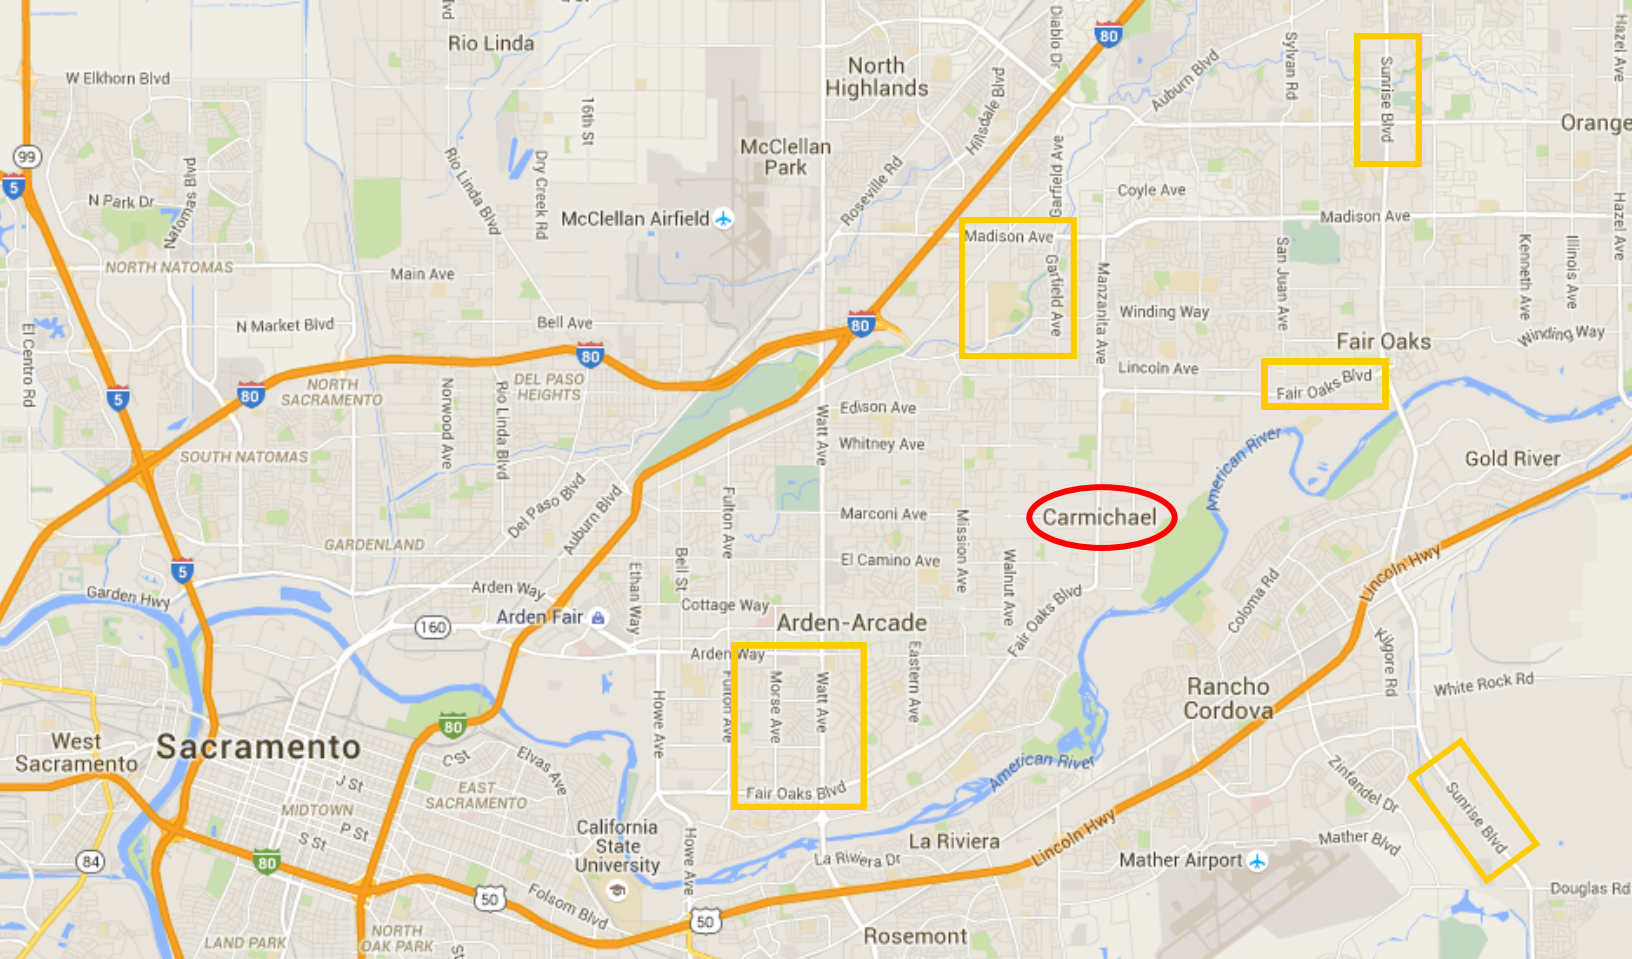

Hotel Information & Driving Directions on page 2
--

## DRIVING DIRECTIONS

From Highway 50:

Eastbound exit at Watt Ave turn left, turn right at Fair Oaks Blvd, turn left at Walnut, turn right at Engle Road, 5 blocks on the left.

Westbound exit at Sunrise Blvd turn right, turn left at Fair Oaks Blvd keep left at T intersection staying on Fair Oaks, turn right at Engle Rd, 5 blocks on right.

From Interstate 80:

Exit Madison Avenue from the East turn left, from the West turn right onto Madison. At Garfield turn right, at Engle Rd. turn right, 1 block on right.

From Host Hotels:

Turn right on Auburn Blvd, turn right on Winding Way, turn right at Walnut, turn left at Engle Road, 5 blocks on the left.