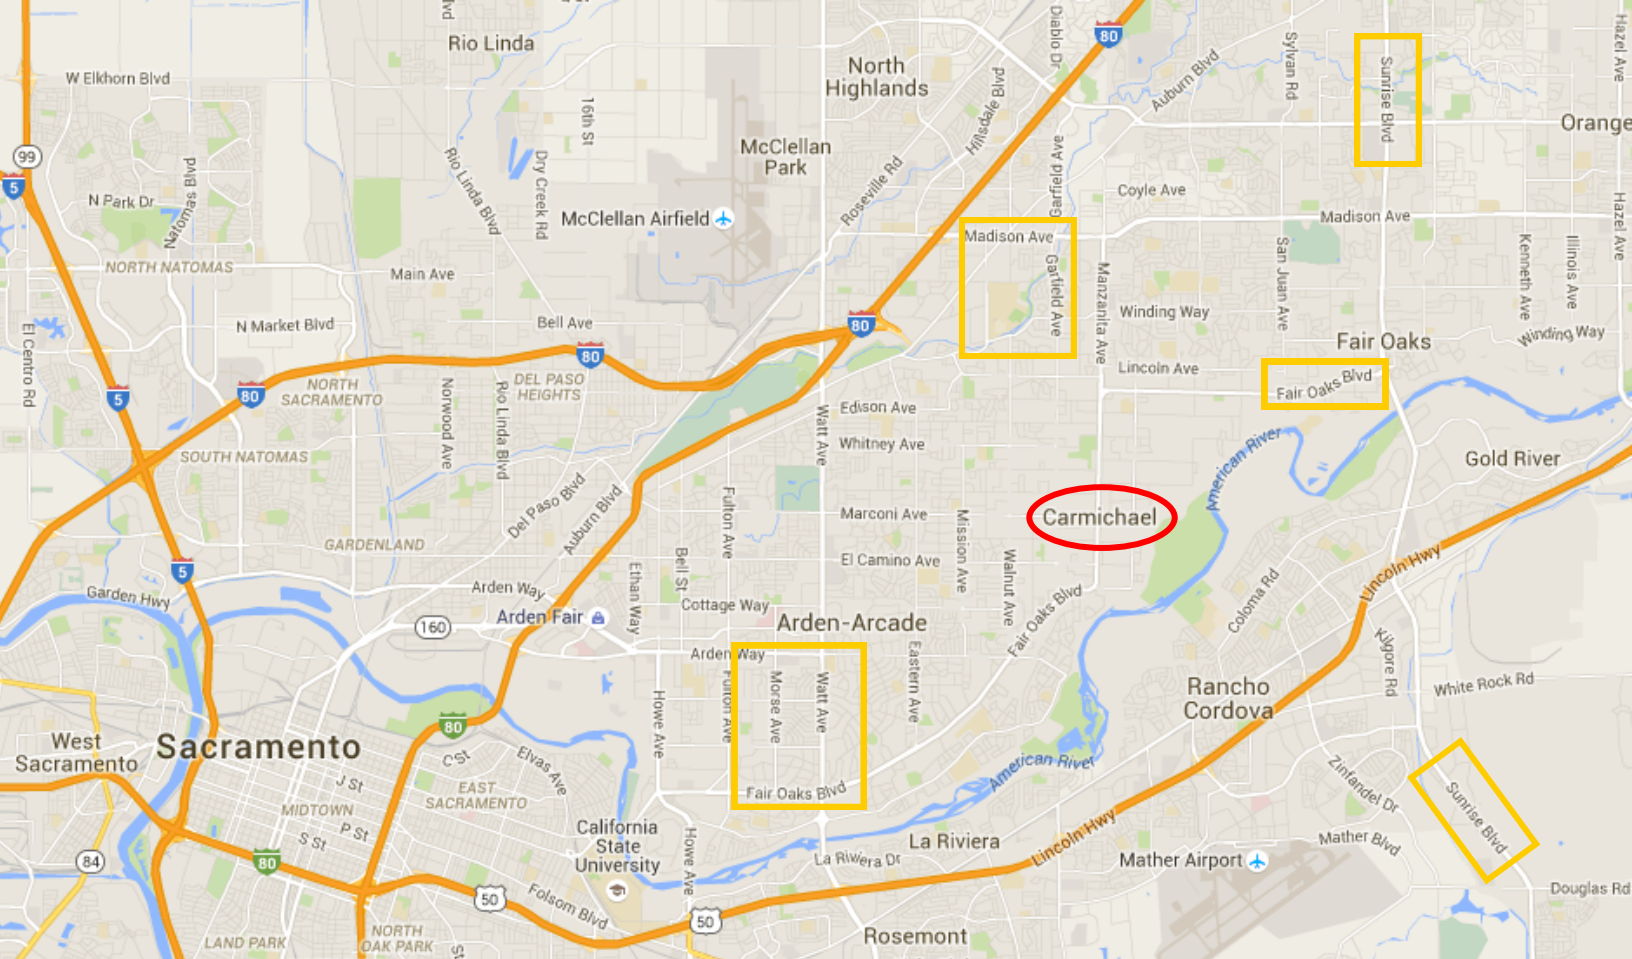

DRIVING DIRECTIONS

From Highway 50:

Eastbound exit at Watt Ave turn left, turn right at Fair Oaks Blvd, turn left at Walnut, turn right at Engle Road, 5 blocks on the left.

Westbound exit at Sunrise Blvd turn right, turn left at Fair Oaks Blvd keep left at T intersection staying on Fair Oaks, turn right at Engle Rd, 5 blocks on right.

From Interstate 80:

Exit Madison Avenue from the East turn left, from the West turn right onto Madison. At Garfield turn right, at Engle Rd. turn right, 1 block on right.

From Host Hotels:

Turn right on Auburn Blvd, turn right on Winding Way, turn right at Walnut, turn left at Engle Road, 5 blocks on the left.

Plan to arrive early for best parking.

HOTELS

Holiday Inn Express & Suites, Cal Expo
2224 Auburn Blvd, Sac CA 95821
916 923-1100
www.hiexpress.com/sacramentone

Hampton Inn & Suites, Cal Expo
2230 Auburn Blvd, Sac CA 95821
www.sacramentoauburnblvd.hamptoninn.com
(916) 927-2222

Guests need to request the group rate for $109 / $124 per night plus taxes

Ask for Group Code 'SSB'