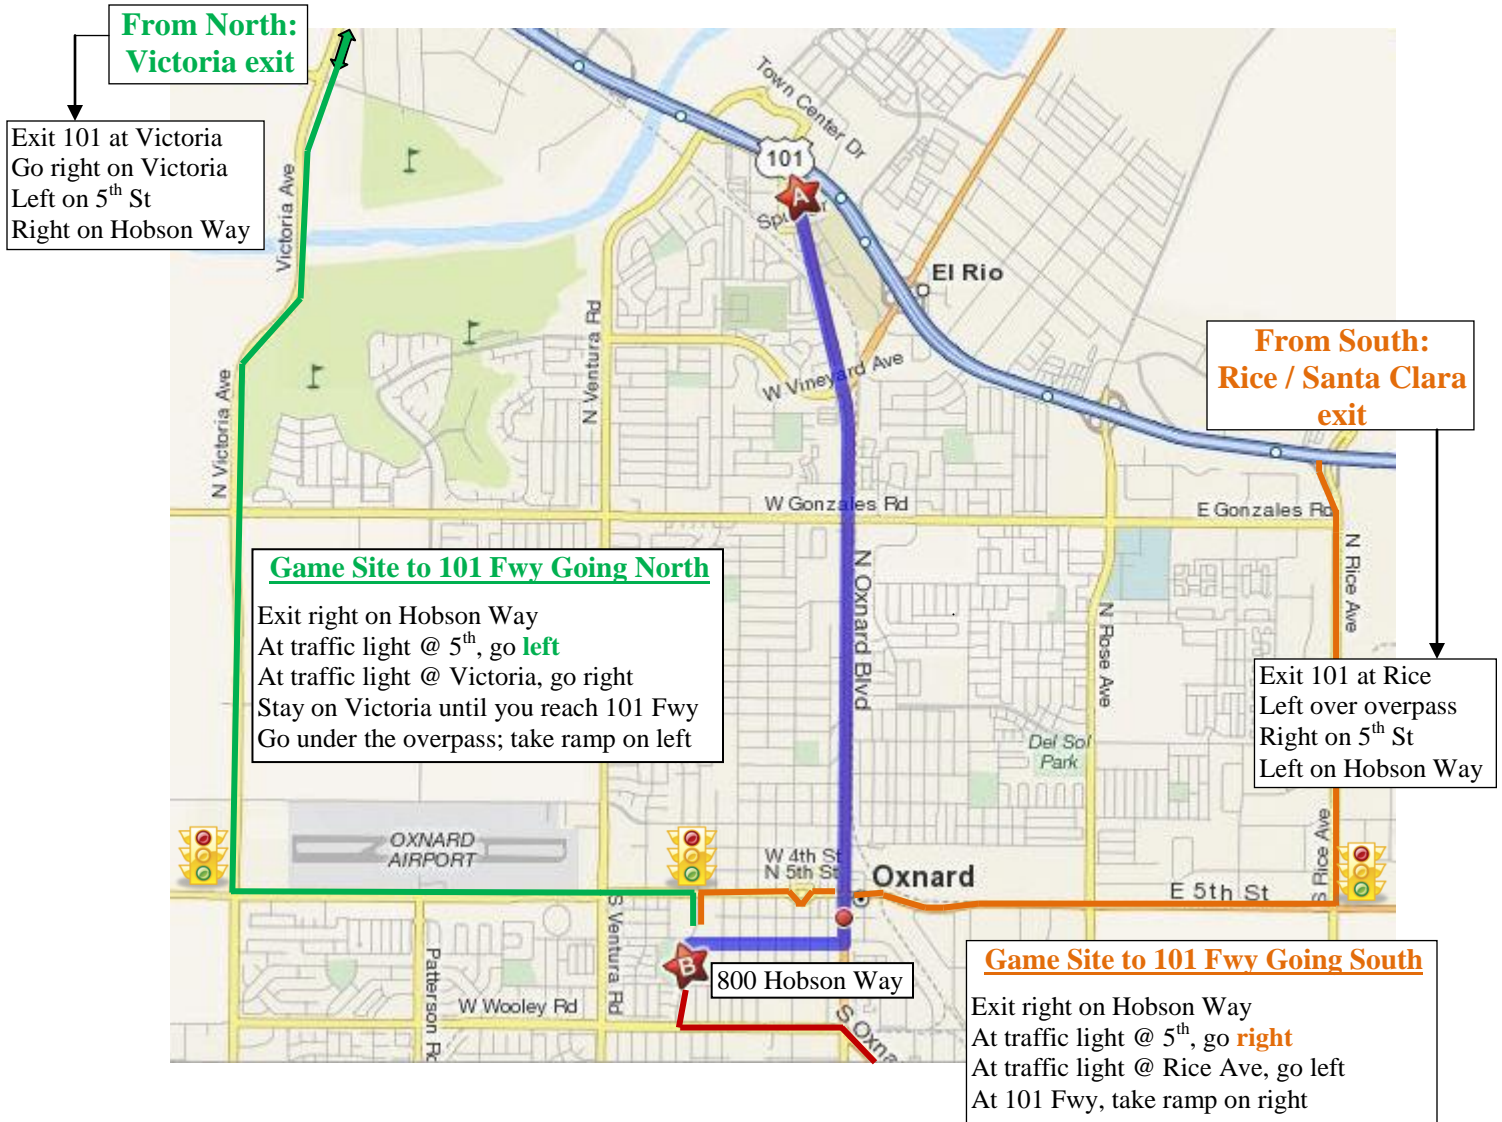

Host Hotel
Holiday Inn Express
805-986-5353
3.3 miles from site
Ask for ACBL BRIDGE rate!
Reference Group Code ACB

Complimentary Continental Breakfast

FREE coffee and snacks all day

Hands for Pairs & Barometer Events Are Pre-dealt

Route from 101 Fwy marked in Heavy Blue Line (■)

Exit 101 Fwy at Oxnard Blvd (Pt. ). From South, turn left; from North, turn right.
At 7th Street, turn right. Pass G Street, go left on Hobson Way. Arrive at 800 Hobson Way (Pt. ).

Route from Pacific Coast Highway, Highway 1

Take Hwy 1 into Oxnard on S. Oxnard Blvd.
At traffic light (at 5 point intersection), turn left on Wooley Rd.
Go right on Hobson Way.

Game Site to Host Hotel
Holiday Inn Express
350 E Port Hueneme Road, Port Hueneme, CA 93041
(805) 986-5353

Exit left on Hobson Way
Turn right on 9th Street
Turn left at traffic light on (S) Ventura Road
About 3 miles to Hueneme Road
Hotel is on right just past traffic light (corner of Ventura Rd & Port Hueneme Rd)